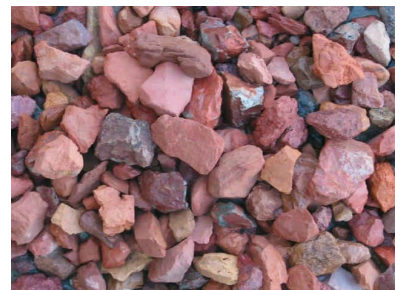

# Misc. Bulk Rock

Granite Cobles-8GC1&2

Fern Green-1FGN

Black Obsidian-1BON

Colorado Rose 3/4"-1CRP  
Truck Only

Colorado Rose 1 1/2"-1CRN  
Truck Only

Grev Slate-1GSN

Indian Sunset-1ISN

Meramac Nugget-1MEN

Mountain Blend-1MBN

Pink Blush-1PBN

Premium Marble-1PMN

Red Granite-1RGN

Rose Quartz - 1RON

Western Sunrise-1WSN